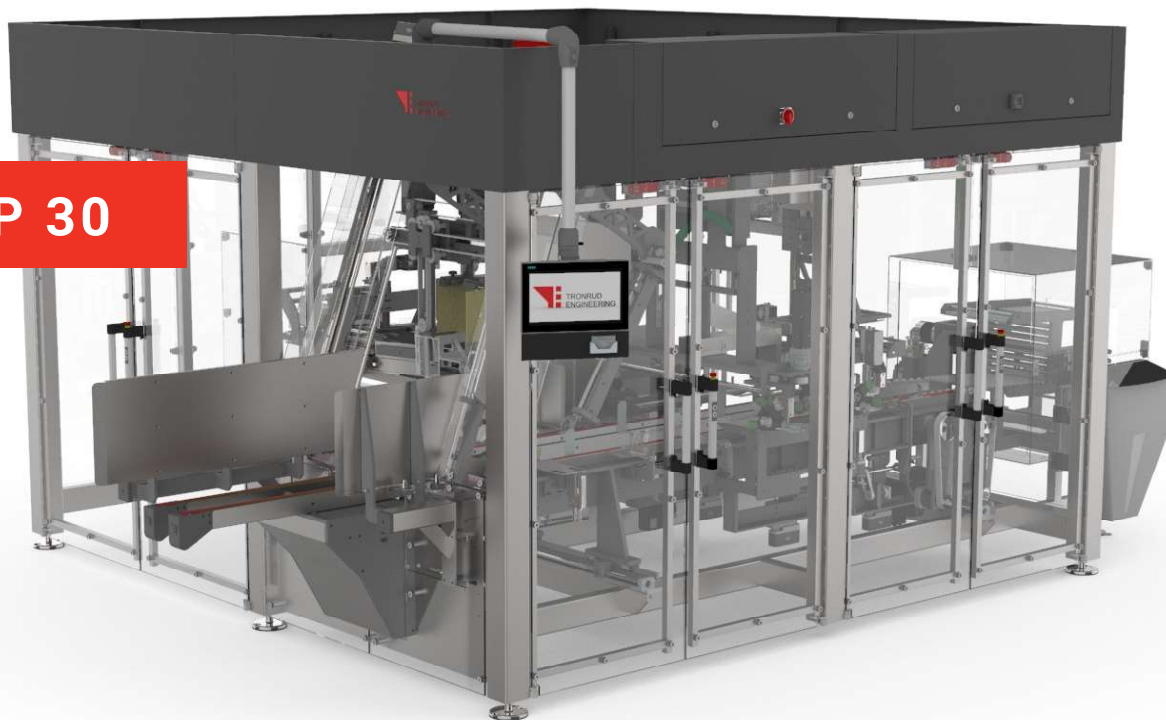

CP 30

INNOVATIVE AND FLEXIBLE

OUR NEW BRILLIANT CASE PACKER

www.tronrud.no

- ✓ 30 CASES PER MINUTE
- ✓ PACKML AND IIOT
- ✓ DISTRIBUTED SERVO
- ✓ ERGONOMIC DESIGN
- ✓ MACHINE OPERATION FROM THE TIP OF YOUR FINGER